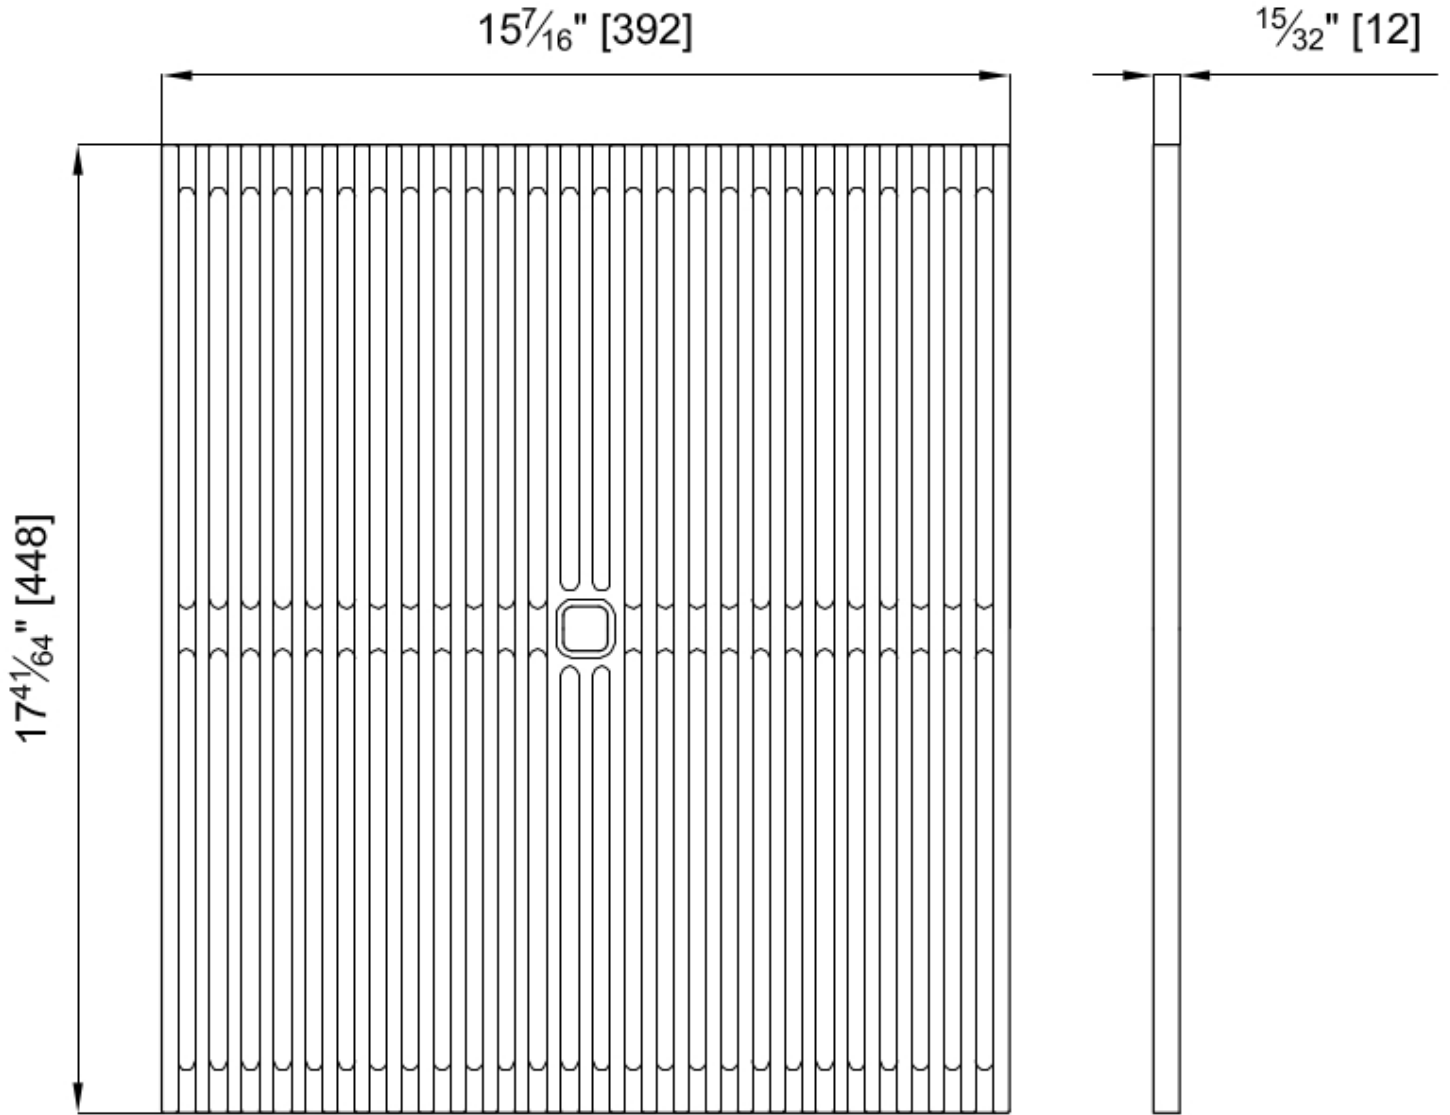

Black grid

Accessories e Complements

Code: 8100 600

DETAILS

Material Foster Black Composit

Sink accessories Grid

Dimensions 39,2x44,8 cm

TECHNICAL DATA